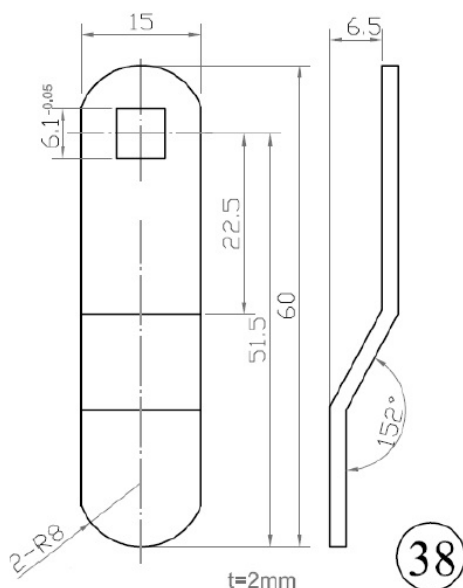

PRODUCT SHEET

Description:

Cam No. 38 F/Combi Locks,Cranked 8,5mm,51,5mm C/E,Hole:6x6mm Fits for Locks
M237/238/266/268/300/316/3001 & 3002

Item number:

14.04.278-0

Units	Box	Carton	HS Code	Barcode
Pcs.		100	8301600090	 5704866041072